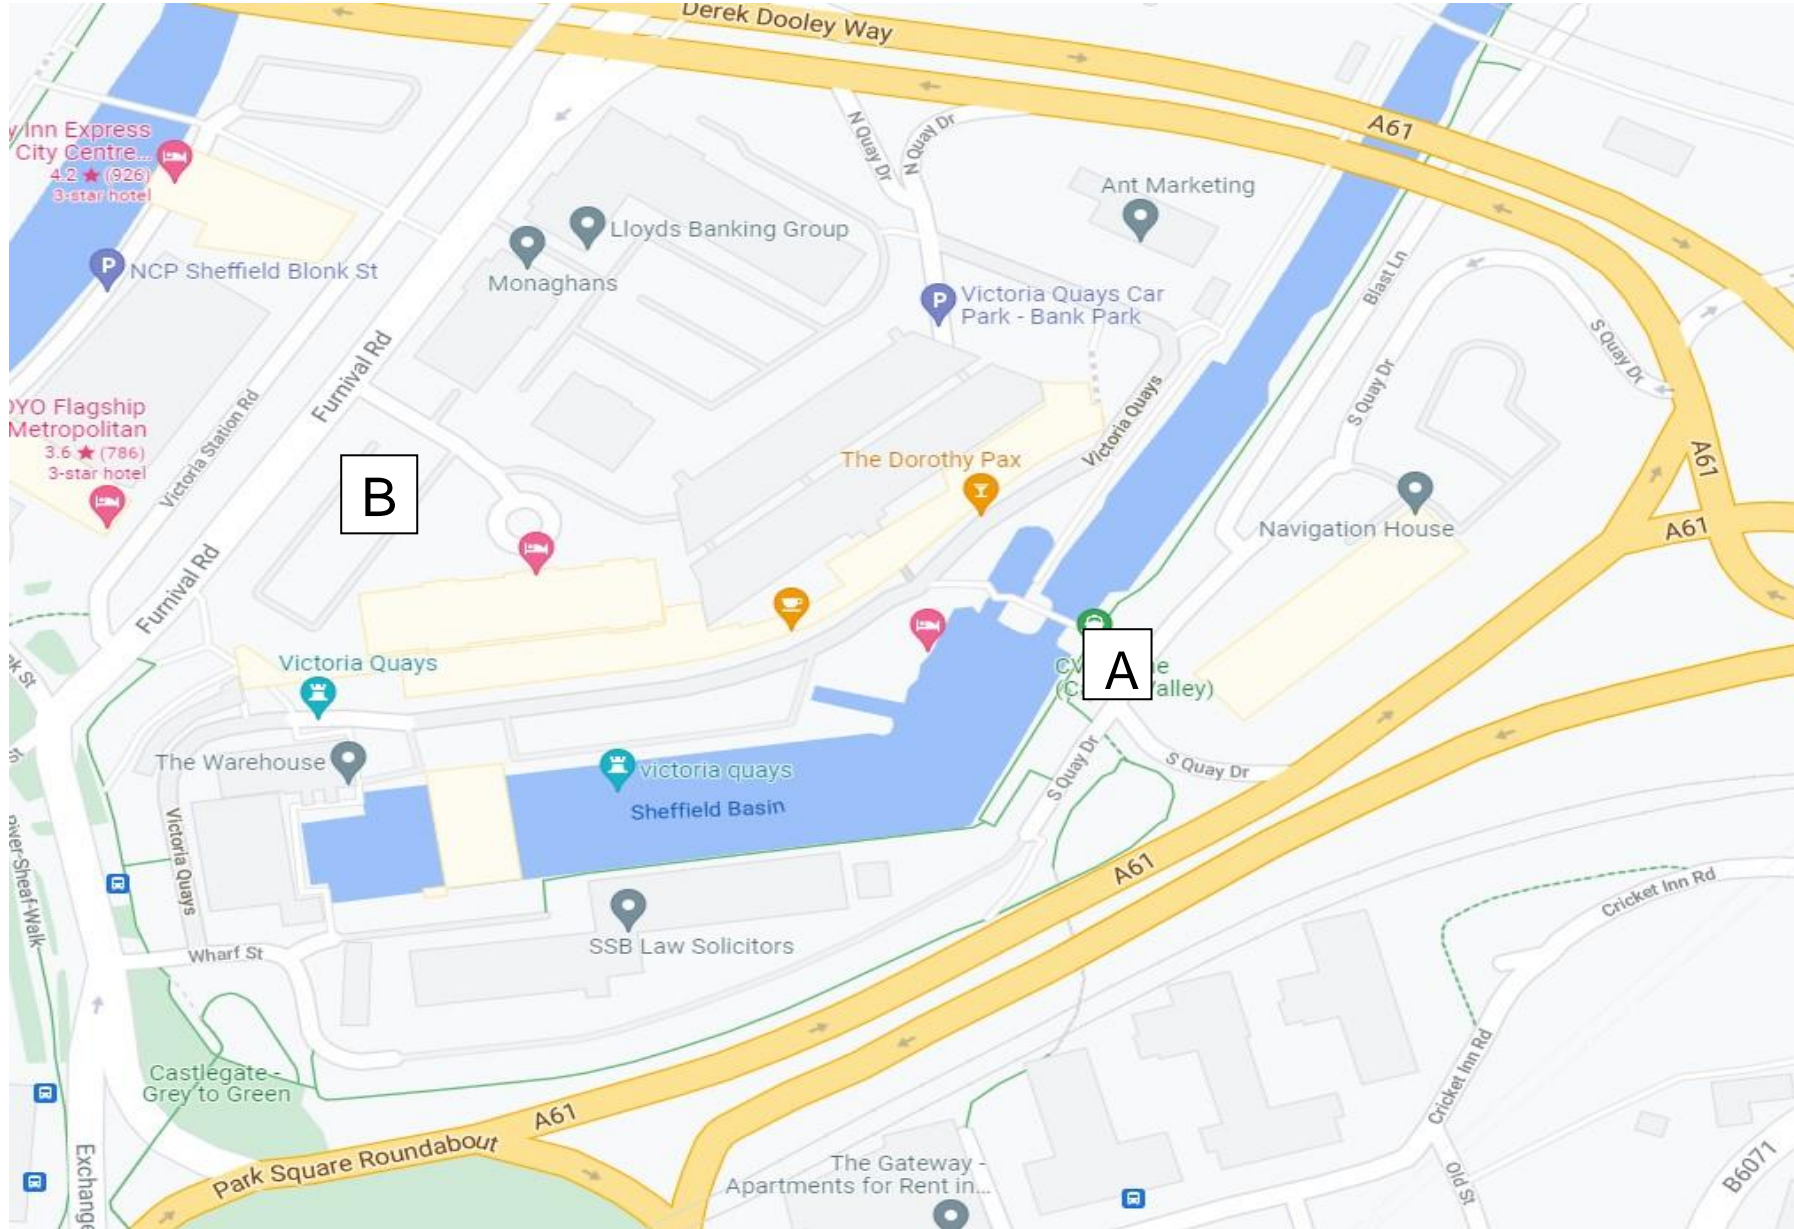

The Ethel Trust

A Ethel Barge Boarding Point

B Parking (Courtesy of Best Western Hotel)